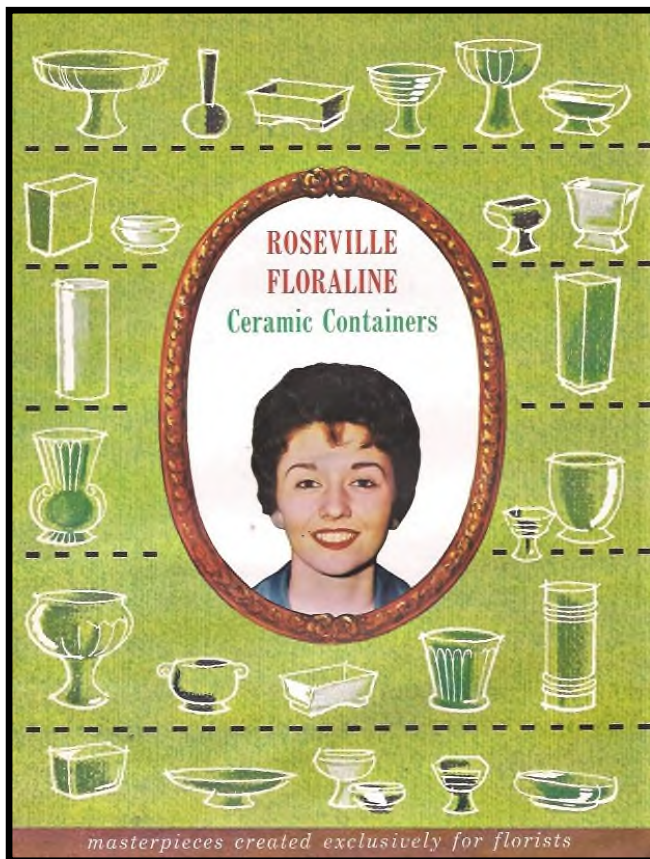

FLORALINE – MEET ROSALYN

By I. B. Wonderin

Meet Rosalyn!

In June of 1960 Nelson McCoy Pottery hired a Sales Merchandise Consultant by the name of Earl Reynolds from Columbus, Ohio. Reynolds was challenged with putting together the whole concept for the FLORALINE LINE along with a marketing plan. Part of the plan, of course, was to create the appropriate advertising.

Of related interest on Floraline, is that Jim Melick and Leslie Cope entirely designed the new line with new colors and smaller packaging options.

ENTER Rosalyn

The first few catalogs featured Rosalyn, a female model, who only appeared in print ads. She was never an “in person” attendee at company trade shows, etc. You can see her in examples below and on the opposite page.

**Start making profit with
Roseville Floraline's
52-PIECE
STARTER-PAK**

You receive 2 each of every one of these expertly designed pieces:
Specify: *Satin white, Satin black, Floral green and Spec Green*