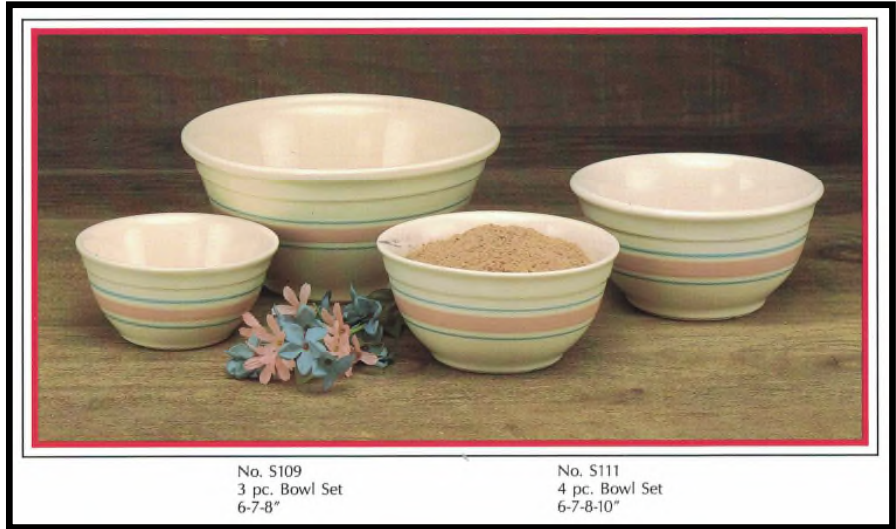

STONE CRAFT (PINK & BLUE) DINNERWARE

By Chiquita Prestwood

The Dinnerware Line of Stone Craft first showed up in the 1976 catalog being released for sale later in 1975. It was a very successful Line for McCoy Pottery as they sold it well into the 1980s. It was also called "Pink & Blue" in later years.

The following photos of some of the Stone Craft pieces are from the later years of production of the line. Many of the pieces will be easily recognized by their shape and design. However, there are a few pieces shown that are very uncommon and seemed a good idea to point those out.

All four of the pieces in the above image are hard to find items from the Line.

No. S109
3 pc. Bowl Set
6-7-8"

No. S111
4 pc. Bowl Set
6-7-8-10"

No. S120
Canister Set

No. S166
Cookie Jar

The canisters were made with sloping sides and with straight sides.

The image right also contains harder to find pieces from the Pink & Blue/Stone Craft Line

No. S003
Candy Dish

No. S170
Vase 10 1/2" high

No. S171
Vase 9" high

No. S160
Candlesticks