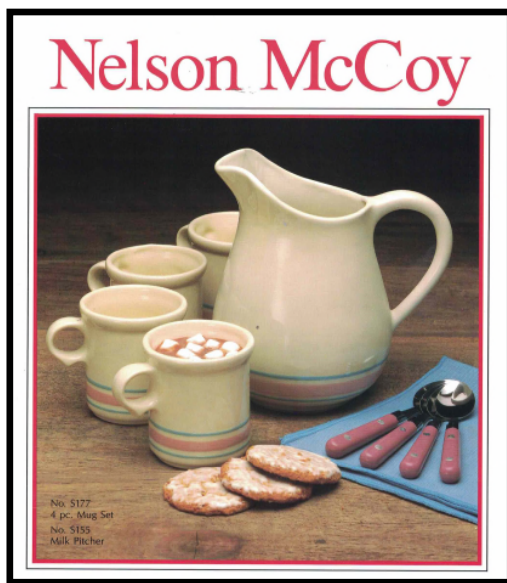

STONE CRAFT (PINK & BLUE) DINNERWARE

By Chiquita Prestwood

The Dinnerware Line of Stone Craft first showed up in the 1976 catalog being released for sale later in 1975. It was a very successful Line for McCoy Pottery as they sold it well into the 1980s. It was also called "Pink & Blue" in later years.

The following photos of some of the Stone Craft pieces are from the later years of production of the line. Many of the pieces will be easily recognized by their shape and design. However, there are a few pieces shown that are very uncommon and seemed a good idea to point those out.

All four of the pieces in the above image are hard to find items from the Line.