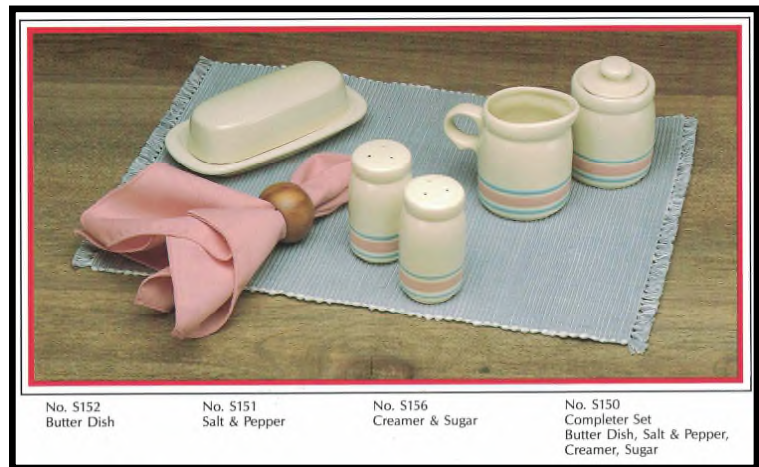

STONE CRAFT (PINK & BLUE) DINNERWARE

By Chiquita Prestwood

The Dinnerware Line of Stone Craft first showed up in the 1976 catalog being released for sale later in 1975. It was a very successful Line for McCoy Pottery as they sold it well into the 1980s. It was also called "Pink & Blue" in later years.

The following photos of some of the Stone Craft pieces are from the later years of production of the line. Many of the pieces will be easily recognized by their shape and design. However, there are a few pieces shown that are very uncommon and seemed a good idea to point those out.

All four of the pieces in the above image are hard to find items from the Line.

No. S109
3 pc. Bowl Set
6-7-8"

No. S111
4 pc. Bowl Set
6-7-8-10"

No. S120
Canister Set

No. S166
Cookie Jar

The canisters were made with sloping sides and with straight sides.