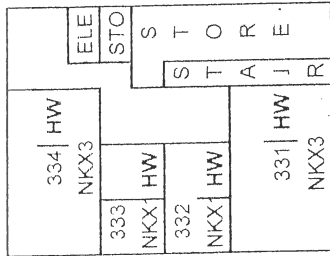

THIRD FLOOR

EMERGENCY EXIT IS EXTERIOR LADDER

- 1 HKX
- 2 KX3
- 1 KX1
- 3 NKX1
- 1 NKX
- 4 NKX3

HOT WATER TANK

12

81

- 6 NSK NON-SMOKING MINI SUITE JACUZZI JETS, FRIG COFFEE-RECLINER
- 1 K KING BUSINESS TRAVELER CORNER DESK
- 2 SK MINI SUITE JACUZZI JETS, FRIG COFFEE-RECLINER
- 55 NQQ NON-SMOKING DOUBLE
- 7 QQ DOUBLE
- 5 NK NON-SMOKING KING BUSINESS TRAVELER CORNER DESK
- 2 HNQQ HANDICAP ACCESSIBLE- NON-SMOKING
- 3 NQ1 NON-SMOKING MEETING ROOM MURPHY BED

*NQQ - Two queens
 NK - King
 NSK - mini suite*

SECOND FLOOR

FIRST FLOOR