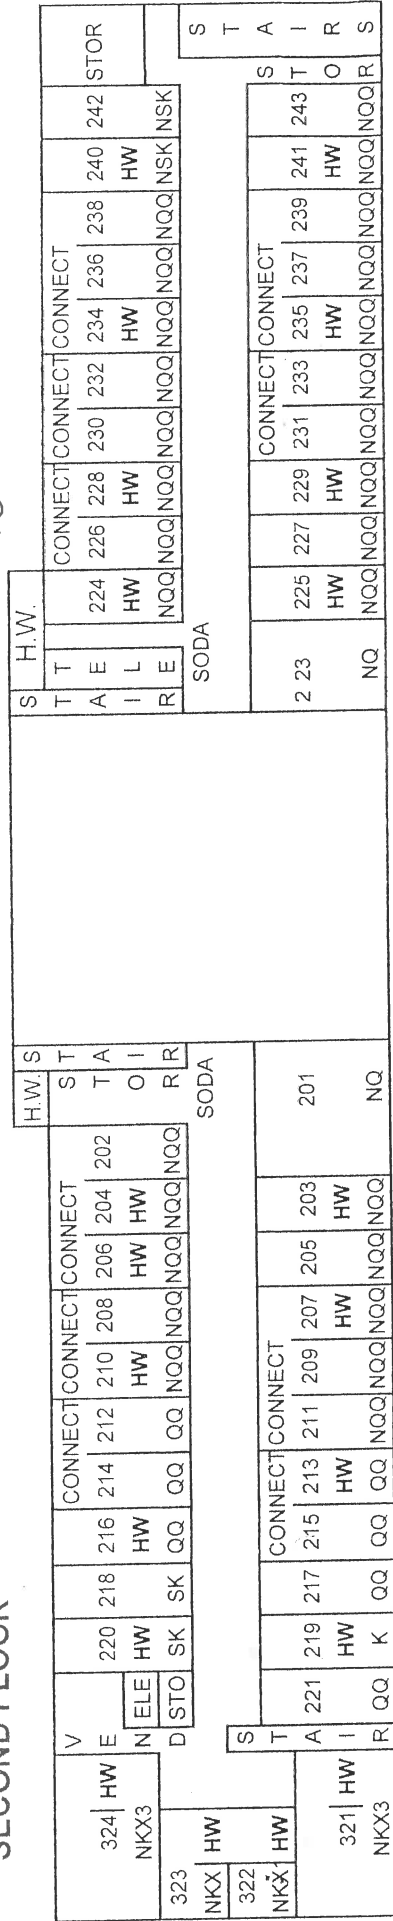

THIRD FLOOR

EMERGENCY EXIT IS EXTERIOR LADDER

- 1 HKX
- 2 KX3
- 1 KX1
- 3 NKX1
- 1 NKX
- 4 NKX3

HOT WATER TANK

12

81

- 6 NSK NON-SMOKING MINI SUITE JACUZZI JETS, FRIG COFFEE-RECLINER
- 1 K KING BUSINESS TRAVELER CORNER DESK
- 2 SK MINI SUITE JACUZZI JETS, FRIG COFFEE-RECLINER
- 55 NQQ NON-SMOKING DOUBLE
- 7 QQ DOUBLE
- 5 NK NON-SMOKING KING BUSINESS TRAVELER CORNER DESK
- 2 HNQQ HANDICAP ACCESSIBLE- NON-SMOKING
- 3 NQ1 NON-SMOKING MEETING ROOM MURPHY BED

*NQQ - Two queens
 NK - King
 NSK - mini suite*

SECOND FLOOR

FIRST FLOOR